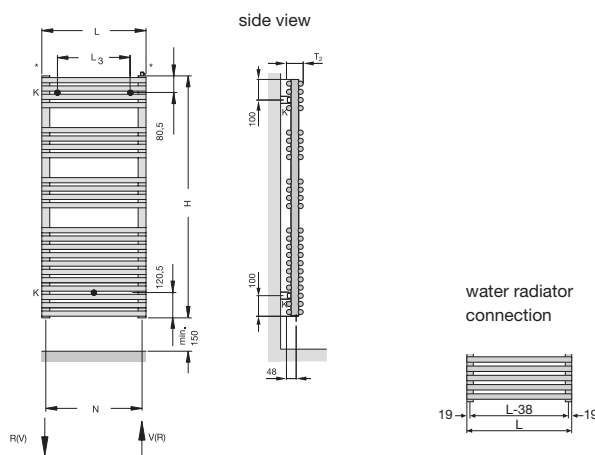

Electric models (electric heater DBM)

Model	Overall height (mm)	Overall length (mm)	Immersion Electric rating (W)
White and coloured			
LFE-070-050-DD	841	496	300
LFE-090-050-DD	1041	496	500
LFE-120-050-DD	1281	496	750
LFE-170-050-DD	1801	496	1000

zehnder forma

Material: Steel
 Operating pressure: up to 4 bar
 Connection: From below, G 1/2"
 Coating: Chrome-plated
 (not all sizes)

Chrome plated models for closed heating systems:

Model	Overall height (mm)	Overall depth (mm)	Heat capacity (W)	
			$\Delta T=50K$	$\Delta T=60K$
LFC-070-050	721	496	276	296
LFC-120-050	1161	496	447	480
LFC-120-060	1161	596	516	554
LFC-150-050	1441	496	581	624
LFC-180-050	1761	496	710	763
LFC-180-060	1761	596	827	888

Chrome plated electric models (electric heater DBM)

Model	Overall height (mm)	Overall depth (mm)	Immersion Electric rating (W)
White and coloured			
LFEC-090-050-DD	1041	496	300
LFEC-120-050-DD	1281	496	500
LFEC-170-050-DD	1801	496	750

zehnder forma double layer

Material: Steel
 Operating pressure: up to 4 bar
 Connection: From below, G 1/2"
 Coating: Enamel (Colours shown in Zehnder catalogue),
 Chrome-plated (not all sizes)

Models for closed heating systems: