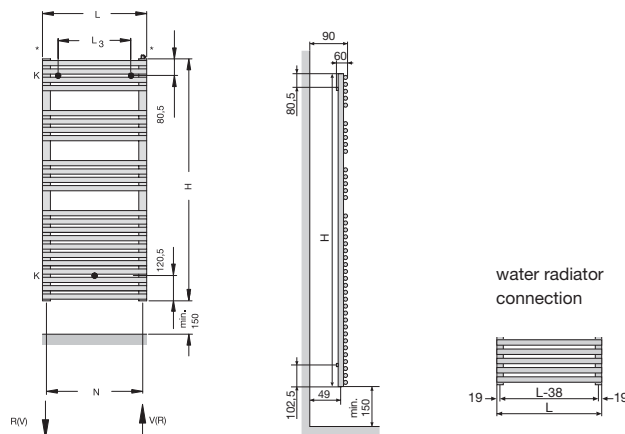

Models for closed heating systems:

Model	Overall height (mm)	Overall length (mm)	Heat capacity (W)	
			$\Delta T=50K$	$\Delta T=60K$
LF-070-050	721	496	378	476
LF-070-060	721	596	442	556
LF-120-050	1161	496	612	770
LF-120-060	1161	596	707	889
LF-150-060	1441	596	927	1166
LF-180-050	1761	496	973	1224
LF-180-060	1761	596	1133	1425
LF-180-075	1761	746	1416	1781

Electric models (electric heater DBM)

Model	Overall height (mm)	Overall length (mm)	Immersion Electric rating (W)
White and coloured			
LFE-070-050-DD	841	496	300
LFE-090-050-DD	1041	496	500
LFE-120-050-DD	1281	496	750
LFE-170-050-DD	1801	496	1000

zehnder forma

Material: Steel
 Operating pressure: up to 4 bar
 Connection: From below, G 1/2"
 Coating: Chrome-plated
 (not all sizes)

Chrome plated models for closed heating systems:

Model	Overall height (mm)	Overall depth (mm)	Heat capacity (W)	
			$\Delta T=50K$	$\Delta T=60K$
LFC-070-050	721	496	276	296
LFC-120-050	1161	496	447	480
LFC-120-060	1161	596	516	554
LFC-150-050	1441	496	581	624
LFC-180-050	1761	496	710	763
LFC-180-060	1761	596	827	888

Chrome plated electric models (electric heater DBM)

Model	Overall height (mm)	Overall depth (mm)	Immersion Electric rating (W)
White and coloured			
LFEC-090-050-DD	1041	496	300
LFEC-120-050-DD	1281	496	500
LFEC-170-050-DD	1801	496	750