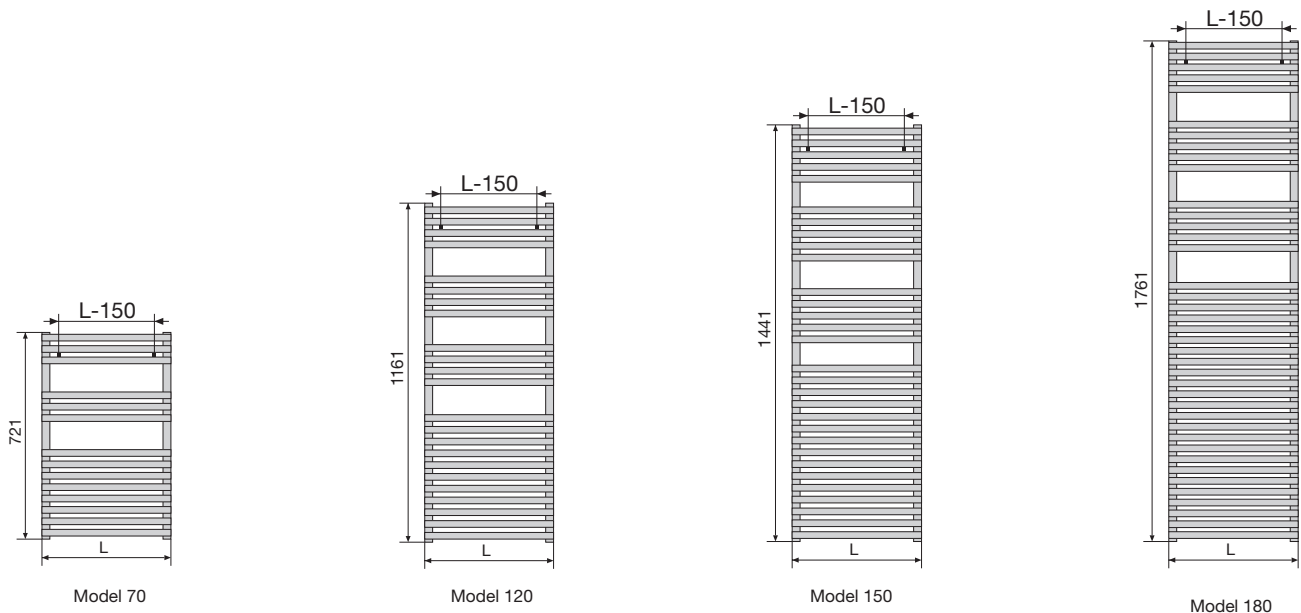

Classical appearance and modern tubing-connection technology give the Zehnder Forma design radiator its unique identity. The horizontal tubes are placed over the vertical ones. The cross-connection of tubes gracefully highlights the merits of Zehnder Forma and livens up its appearance.

Thanks to the high thermal output rate, Zehnder Forma will warm you during inclement weather. Zehnder Forma radiators may be water-filled or electric.