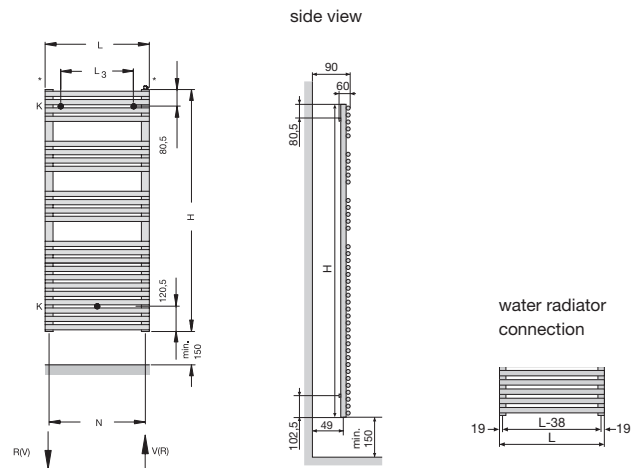

Models for closed heating systems:

Model	Overall height (mm)	Overall length (mm)	Heat capacity (W)	
			$\Delta T=50K$	$\Delta T=60K$
LF-070-050	721	496	378	476
LF-070-060	721	596	442	556
LF-120-050	1161	496	612	770
LF-120-060	1161	596	707	889
LF-150-060	1441	596	927	1166
LF-180-050	1761	496	973	1224
LF-180-060	1761	596	1133	1425
LF-180-075	1761	746	1416	1781

Electric models (electric heater DBM)

Model	Overall height (mm)	Overall length (mm)	Immersion Electric rating (W)
White and coloured			
LFE-070-050-DD	841	496	300
LFE-090-050-DD	1041	496	500
LFE-120-050-DD	1281	496	750
LFE-170-050-DD	1801	496	1000

zehnder forma

Material: Steel
 Operating pressure: up to 4 bar
 Connection: From below, G 1/2"
 Coating: Chrome-plated
 (not all sizes)

Chrome plated models for closed heating systems:

Model	Overall height (mm)	Overall depth (mm)	Heat capacity (W)	
			$\Delta T=50K$	$\Delta T=60K$
LFC-070-050	721	496	276	296
LFC-120-050	1161	496	447	480
LFC-120-060	1161	596	516	554
LFC-150-050	1441	496	581	624
LFC-180-050	1761	496	710	763
LFC-180-060	1761	596	827	888

zehnder forma double layer

Material: Steel
 Operating pressure: up to 4 bar
 Connection: From below, G 1/2"
 Coating: Enamel (Colours shown in Zehnder catalogue),
 Chrome-plated (not all sizes)

Models for closed heating systems: